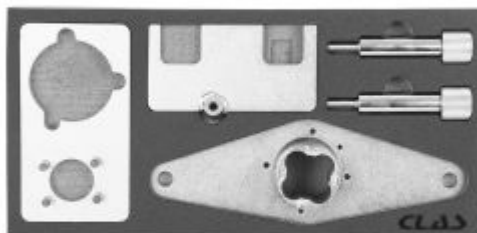

## Timing tools Land Rover 2.0 d

Reference : OM 4245

<b>Item name</b>	Timing tools Land Rover 2.0 d
<b>Bar code</b>	3701555307787
<b>Applications</b>	Models : LAND ROVER: Discovery, Discovery Sport, Range Rover Evoque, Range Rover Evoque Cabriolet, Range Rover Sport, Range Rover Velar JAGUAR: E-Pace, F-Pace, XE, XF
<b>Engine codes</b>	204DTA , 204DTD , 204DTH , 204DTY
<b>OEM codes</b>	JLR-303-1625 , JLR-303-1631 , JLR-303-1630 , JLR3031625 , JLR3031630 , JLR3031631
<b>Warranty period</b>	5 years
<b>Vehicle type</b>	LV
<b>Motorization</b>	2.0
<b>Fuel type</b>	Diesel
<b>Tariff code</b>	Tariff Normal (TN)
<b>Product range</b>	Approved by SNR
<b>Warranty Procedure</b>	EASY
<b>Delivered in a case</b>	YES