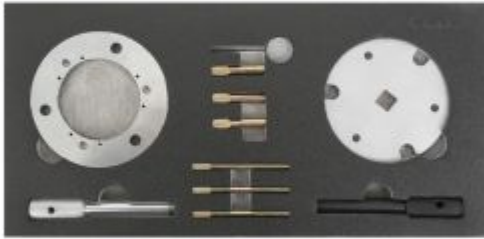

Timing tools Ford / Jaguar 2.0 - 2.2 - 2.4 Duratorq

Reference : OM 4230

| | |
|---------------------|--|
| Item name | Timing tools Ford / Jaguar 2.0 - 2.2 - 2.4 Duratorq |
| Bar code | 3700461400926 |
| Text | Allows fuel injection pump removal and replacement on Ford 2.0, 2.4 Duratorq Di/TDDi and 2.2, 2.4 Duratorq TDCi diesel engines. Also suitable for timing belt replacement on 1.4/1.6L engines used on Ford and PSA cars. |
| Contents | Contents : <ul style="list-style-type: none">- camshaft/crankshaft sprocket alignment pin- chain tensioner- fuel pump cover removal tool- fuel injection pump pinion locking tool Includes the pins needed to lock the camshaft flywheel and align the crankshaft and fuel pump when checking valve timing on 2.0 and 2.4-liter chain-driven Engines. |
| Applications | Models : Citroën : Jumper Fiat : Ducato Ford : Focus, Mondéo, Transit, ranger Hyundai : Accent, Getz, I10, I20 Kia : Cerato, Picanto, Rio Land Rover: Defender Peugeot: Boxer Engines: 2.0 , 2.2 , 2.4 , 2.8 , 3.2 TDDi/TDCi/HDI |

For Engines built between 2002 and 2010

| | |
|---------------------------|--|
| Engine codes | PUMA 22 DT, 244DT , ABFA , D0FA , D2FA , D3FA , D4FA , D5BA , D6BA , F3FA , F4FA , FIFA , FMBA , FMBB , FXFA , H9FA , H9FB , HJBA , HJBB , HJBC , HJBE , JXFA , N7BA , N7BB , PHFA , QJBA , QJBB , QJBD , QJBS , SDBA , ZSD424 , 4HU , 4HV |
| OEM codes | 303732 , 21260 , 49JE02018 , 303679A , 3031151 , 303698 , 21251 , 303681 , 303675 , 21234 , 21-251 , 303-675 , 21-238A , 11 3 290 , 11 32 90 , 113290 , KM-6077 , T40011 |
| Advice | Flywheel sprocket in place of the PMH sensor. Recommended for transverse engine. |
| Warranty period | 5 years |
| Fuel type | Diesel |
| Tariff code | Tariff Normal (TN) |
| Product range | Approved by SNR |
| Warranty Procedure | EASY |