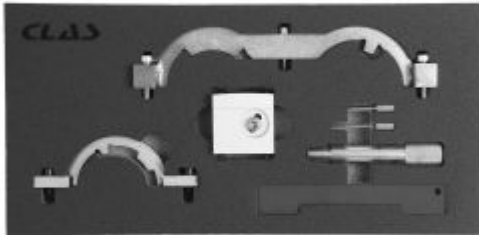

## Timing tools Opel / Vauxhall 1.0 - 1.2 - 1.4 Turbo

Reference : OM 4214

<b>Item name</b>	Timing tools Opel / Vauxhall 1.0 - 1.2 - 1.4 Turbo
<b>Bar code</b>	3700461400902
<b>Text</b>	Designed to lock camshafts and crankshafts in position to allow removal and replacement of the timing chain fitted to Vauxhall twin Cam 1.0, 1.2, 1.4 engines.
<b>Contents</b>	Contents : <ul style="list-style-type: none"><li>- camshaft sensor disc adjustment tool</li><li>- input camshaft adjustment tool</li><li>- camshaft sensor locating tool</li><li>- 4 mm chain tensioner pin</li><li>- 2.5 mm belt tension pin</li><li>- camshaft locking plate</li><li>- crankshaft locking pin</li></ul>
<b>Applications</b>	Models : Adam, Ampera, Astra-J, Aveo, Corsa-D, Insignia, Meriva-B, Mokka, Zafira-C Tourer Engines: 1.0, 1.2, 1.4 Turbo
<b>Engine codes</b>	A10XEP , A12XEL , A12XER , A14NEL , A14NET , A14XEL , A14XER , B12XEL , B14NEH , B14NEJ , B14NEL , B14NET , B14XEJ , B14XEL , B14XER , D12XEL , D14NEH , D14NEJ , D14NEL , D14NET , D14XEJ , D14XEL , L2Z , LB4 , LDC , LDD , LJ2 , LUH , LUJ , LWD , Z12XEP , Z14XEP
<b>OEM codes</b>	991238310 , EM952 , EN49977100 , EN49977200 , EN49978 , KM952 , KM953A , KM955A1 , KM955A2

**Warranty period** 5 years  
**Vehicle type** LV  
**Suitable for branded Opel vehicles**  
**Fuel type** Gasoline  
**Tariff code** Tariff Normal (TN)  
**Product range** Approved by SNR  
**Warranty Procedure** EASY  
**Delivered in a case** YES  
**Insert size** 1/3